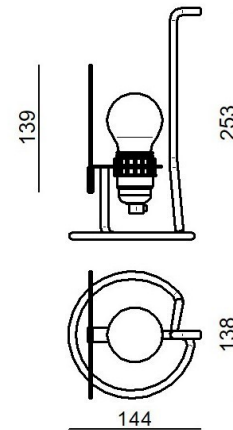

Table Lamps | 220-240 V | 1xE27  
9683

Technical data	
Type	Table Lamps
Installation position	Floor
Installation environment	Indoor
Lamp cap	1 x E27
Light emission direction	downward and upward
Frequency	50-60 Hz
Optics	Diffused
Safety class	2
IP	IP20
Glow wire test	850°
Direct mounting on normally flammable surfaces	Yes
CE	Yes
Dimmable article	No
Directional	No
Tilting	No
Walk-over	No
Drive-over	No
Cable included	Yes
Electric socket	Type L
Cable length	2 m
Resin potting	No
Net weight	0.620 Kg

The diffuser is made of glass. The ingress protection degree is IP20; the total weight is of 0.620 kg.

. The power supply cable is included and features a 2 m length.

The device features protection class II and can be floor-mounted.