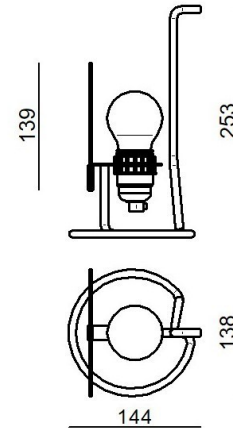

Table Lamps | 220-240 V | 1xE27
9681

Technical data	
Type	Table Lamps
Installation position	Floor
Installation environment	Indoor
Lamp cap	1 x E27
Light emission direction	downward and upward
Frequency	50-60 Hz
Optics	Diffused
Safety class	2
IP	IP20
Glow wire test	850°
Direct mounting on normally flammable surfaces	Yes
CE	Yes
Dimmable article	No
Directional	No
Tilting	No
Walk-over	No
Drive-over	No
Cable included	Yes
Electric socket	Type L
Cable length	2 m
Resin potting	No
Net weight	0.620 Kg

The diffuser is made of glass. The ingress protection degree is IP20; the total weight is of 0.620 kg.

. The power supply cable is included and features a 2 m length.

The device features protection class II and can be floor-mounted.