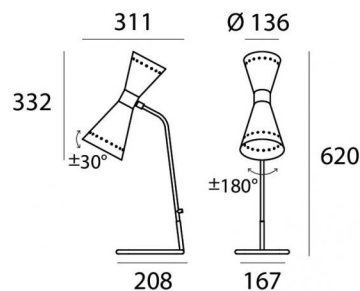

Megafono

Tischleuchten | 220-240 V | 2xE14
9575

Technische Daten	
Jahr der Verwirklichung	2021
Typ	Tischleuchten
Installationsposition	Boden
Installationsumgebung	Indoor
Anschluss der Leuchte	2 x E14
Light emission direction	downward and upward
Frequency	50-60 Hz
Isolierklasse	2
IP	IP20
Glühdrahtprüfung	650°
Direkte Montage auf normal entflammaren Oberflächen	Ja
CE	Ja
Leuchte dimmbar	Nein
Schwenkbarkeit	Orientabile
Gesamtwinkel (vertikale Ebene)	360 °
Gesamtwinkel (horizontale Ebene)	60 °
Drehbarkeit	Nein
Begehbarkeit	Nein
Überrollbarkeit	Nein
Einschließlich Kabel	Ja
Steckdose	Tipo L
Kabellänge	1.7 m
Harzbeschichtung	Nein
Nettogewicht	2.600 Kg

Tischleuchten | 220-240 V | 2xE14
9575

Double emission table lamps for indoor application. LED lamplamp included, lamp cap 2xE14.

The device body is made of brass and features a gold finish, processed by means of electroplating; the diffuser is made of metal with a coating treatment; the mounting frame is made of metal, processed by means of coating. The ingress protection degree is IP20; the total weight is of 2.600 kg.

. The power supply cable is included and features a 1.7 m length.

The device features protection class II and can be floor-mounted.

Compliant with the EN 60598-1 standard and its specific provisions.

Energieeffizienzklasse