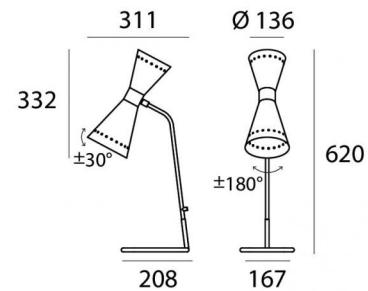

Megafono

Tischleuchten | 220-240 V | 2xE14
9574

Technische Daten	
Jahr der Verwirklichung	2021
Typ	Tischleuchten
Installationsposition	Boden
Installationsumgebung	Indoor
Anschluss der Leuchte	2 x E14
Light emission direction	downward and upward
Frequency	50-60 Hz
Isolierklasse	2
IP	IP20
Glühdrahtprüfung	650°
Direkte Montage auf normal entflammaren Oberflächen	Ja
CE	Ja
Leuchte dimmbar	Nein
Schwenkbarkeit	Orientabile
Gesamtwinkel (vertikale Ebene)	360 °
Gesamtwinkel (horizontale Ebene)	60 °
Drehbarkeit	Nein
Begehbarkeit	Nein
Überrollbarkeit	Nein
Einschließlich Kabel	Ja
Steckdose	Tipo L
Kabellänge	1.7 m
Harzbeschichtung	Nein
Nettogewicht	2.600 Kg

Tischleuchten | 220-240 V | 2xE14
9574

Double emission table lamps for indoor application. LED lamplamp included, lamp cap 2xE14.

The device body is made of brass and features a gold finish, processed by means of electroplating; the diffuser is made of metal with a coating treatment; the diffuser is made of metal with a coating treatment; the mounting frame is made of metal, processed by means of coating. The ingress protection degree is IP20; the total weight is of 2.600 kg.

. The power supply cable is included and features a 1.7 m length.

The device features protection class II and can be floor-mounted.

Compliant with the EN 60598-1 standard and its specific provisions.

Energieeffizienzklasse