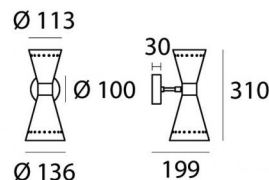

Megafono

Wall Lights | 220-240 V | 2xE14
9571

Technical data	
Construction year	2021
Type	Wall Lights
Installation position	Wall lights
Installation environment	Indoor
Lamp cap	2 x E14
Light emission direction	downward and upward
Frequency	50-60 Hz
Optics	Diffused
Safety class	1
IP	IP20
Glow wire test	650°
Direct mounting on normally flammable surfaces	Yes
CE	Yes
Dimmable article	No
Directional	Swivelling
total angle (vertical plane)	360 °
total angle (horizontal plane)	60 °
Tilting	No
Walk-over	No
Drive-over	No
Cable included	No
Resin potting	No
Net weight	1.300 Kg

Wall Lights | 220-240 V | 2xE14
9571

Double emission wall lights for indoor application. LED lamplamp included, lamp cap 2xE14.

The device body is made of brass and features a gold finish, processed by means of electroplating; the diffuser is made of metal with a coating treatment; the mounting frame is made of brass, with a gold finish, processed by means of electroplating. The ingress protection degree is IP20; the total weight is of 1.300 kg.