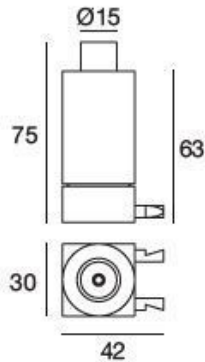

Wall Lights  
9115

Technical data	
Construction year	2019
Type	Wall Lights
Installation position	Wall lights - Ceiling
Installation environment	Indoor
IP	IP20
Glow wire test	650°
Direct mounting on normally flammable surfaces	Yes
CE	Yes
Dimmable article	No
Directional	No
Tilting	No
Walk-over	No
Drive-over	No
Cable included	No
Resin potting	No
Net weight	1.155 Kg

Finishing casing	
Material	Aluminium
Colour	translucent

Wall Lights  
**9115**

## Components

		<b>Code</b>
	Xilema System	<u>9110</u>