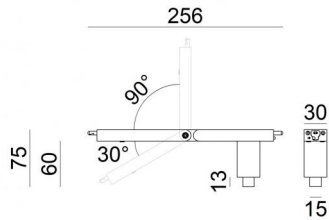

# Xilema System

Wall Lights  
9114

Technical data	
Construction year	2019
Type	Wall Lights
Installation position	Wall lights - Ceiling
Installation environment	Indoor
IP	IP20
Glow wire test	650°
Direct mounting on normally flammable surfaces	Yes
CE	Yes
Dimmable article	No
Directional	No
Tilting	No
Walk-over	No
Drive-over	No
Cable included	No
Resin potting	No
Net weight	0.12 Kg