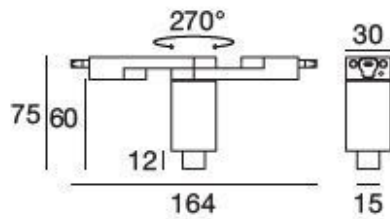

Wall Lights
9113

Technical data	
Construction year	2019
Type	Wall Lights
Installation position	Wall lights - Ceiling
Installation environment	Indoor
IP	IP20
Glow wire test	650°
Direct mounting on normally flammable surfaces	Yes
CE	Yes
Dimmable article	No
Directional	No
Tilting	No
Walk-over	No
Drive-over	No
Cable included	No
Resin potting	No
Net weight	0.205 Kg

Finishing casing	
Material	Aluminium
Colour	translucent

Wall Lights
9113

Components

		Code
	Xilema System	<u>9110</u>