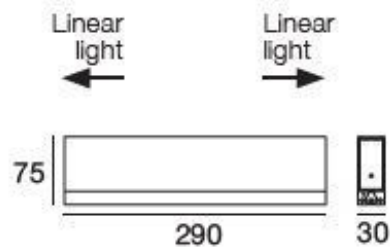

Wall Lights  
9112

Technical data	
Construction year	2019
Type	Wall Lights
Installation position	Wall lights - Ceiling
Installation environment	Indoor
Safety class	2
IP	IP20
Glow wire test	650°
Direct mounting on normally flammable surfaces	Yes
CE	Yes
Dimmable article	DALI - 1-10V - PUSH DIM
Directional	No
Tilting	No
Walk-over	No
Drive-over	No
Cable included	No
Resin potting	No
Net weight	0.105 Kg

Finishing casing	
Material	Aluminium
Colour	translucent

Wall Lights  
**9112**