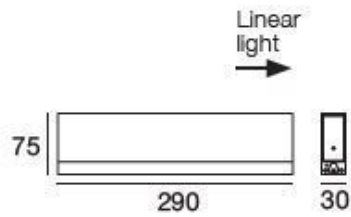

Wall Lights  
9111

Technical data	
Construction year	2019
Type	Wall Lights
Installation position	Wall lights - Ceiling
Installation environment	Indoor
Safety class	2
IP	IP20
Glow wire test	650°
Direct mounting on normally flammable surfaces	Yes
CE	Yes
Dimmable article	DALI - 1-10V - PUSH DIM
Directional	No
Tilting	No
Walk-over	No
Drive-over	No
Cable included	No
Resin potting	No
Net weight	0.19 Kg

Finishing casing	
Material	Aluminium
Colour	translucent

Wall Lights

**9111**