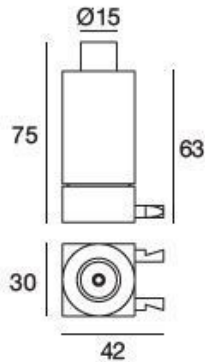

Wall Lights
9105

Technical data	
Construction year	2019
Installation position	Wall lights - Ceiling
Installation environment	Indoor
IP	IP20
Glow wire test	650°
Direct mounting on normally flammable surfaces	Yes
CE	Yes
Dimmable article	No
Directional	No
Tilting	No
Walk-over	No
Drive-over	No
Cable included	No
Resin potting	No
Net weight	1 Kg

Finishing casing	
Material	Aluminium
Colour	White
Processing	Coating

Wall Lights

9105

Components

Xilema System

Code

9100