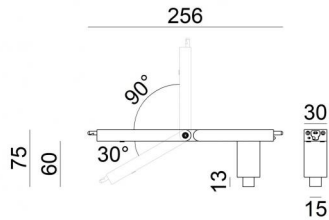

Xilema System

Wall Lights
9104

Technical data	
Construction year	2019
Installation position	Wall lights - Ceiling
Installation environment	Indoor
IP	IP20
Glow wire test	650°
Direct mounting on normally flammable surfaces	Yes
CE	Yes
Dimmable article	No
Directional	No
Tilting	No
Walk-over	No
Drive-over	No
Cable included	No
Resin potting	No
Net weight	0.355 Kg

Finishing casing	
Material	Aluminium
Colour	White
Processing	Coating

Wall Lights

9104

Components

Xilema System

Code

9100