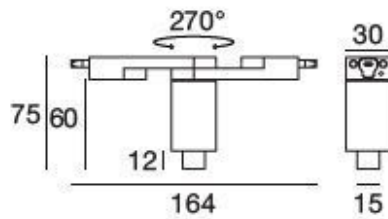

# Xilema System

Wall Lights  
9103

Technical data	
Construction year	2019
Type	Wall Lights
Installation position	Wall lights - Ceiling
Installation environment	Indoor
IP	IP20
Glow wire test	650°
Direct mounting on normally flammable surfaces	Yes
CE	Yes
Dimmable article	No
Directional	No
Tilting	No
Walk-over	No
Drive-over	No
Cable included	No
Resin potting	No
Net weight	1.24 Kg

Finishing casing	
Material	Aluminium
Colour	White
Processing	Coating

Wall Lights  
**9103**