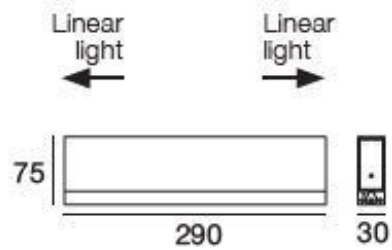

Wall Lights  
9102

Technical data	
Construction year	2019
Type	Wall Lights
Installation position	Wall lights - Ceiling
Installation environment	Indoor
Safety class	2
IP	IP20
Glow wire test	650°
Direct mounting on normally flammable surfaces	Yes
CE	Yes
Dimmable article	DALI - 1-10V - PUSH DIM
Directional	No
Tilting	No
Walk-over	No
Drive-over	No
Cable included	No
Resin potting	No
Net weight	0.325 Kg

Finishing casing	
Material	Aluminium
Colour	White
Processing	Coating

Wall Lights  
**9102**