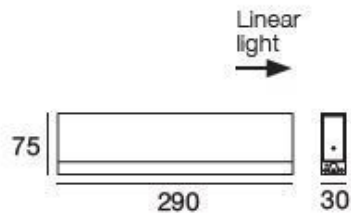

Wall Lights  
9101

Technical data	
Construction year	2019
Type	Wall Lights
Installation position	Wall lights - Ceiling
Installation environment	Indoor
Safety class	2
IP	IP20
Glow wire test	650°
Direct mounting on normally flammable surfaces	Yes
CE	Yes
Dimmable article	DALI - 1-10V - PUSH DIM
Directional	No
Tilting	No
Walk-over	No
Drive-over	No
Cable included	No
Resin potting	No
Net weight	1.165 Kg

Finishing casing	
Material	Aluminium
Colour	White
Processing	Coating

Wall Lights  
**9101**