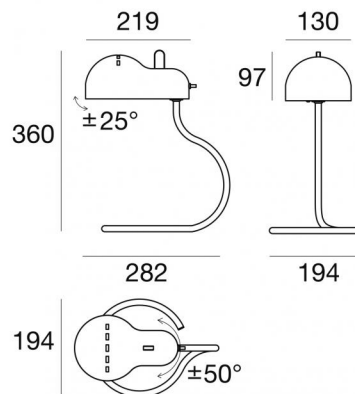

MiniTopo

Table Lamps | 220-240 V | 1xE27
9066

Technical data	
Type	Table Lamps
Installation position	Floor
Installation environment	Indoor
Lamp cap	1 x E27
Light emission direction	downward
Frequency	50-60 Hz
Optics	Diffused
Safety class	2
IP	IP20
Glow wire test	650°
Direct mounting on normally flammable surfaces	Yes
CE	Yes
Dimmable article	No
Directional	No
Tilting	Yes
total angle (horizontal plane)	100 °
total angle (vertical plane)	50 °
Walk-over	No
Drive-over	No
Cable included	Yes
Electric socket	Type C
Cable length	1.5 m
Resin potting	No
Net weight	0.93500000000000 001 Kg

Single emission table lamps for indoor application. LED lamplamp included, lamp cap 1xE27.

The diffuser is made of metal with a coating treatment the diffuser is made of metal with a coating treatment. The ingress protection degree is IP20; the total weight is of 0.9350000000000001 kg.

. The power supply cable is included and features a 1.5 m length.

The device features protection class II and can be floor-mounted.

Compliant with the EN 60598-1 standard and its specific provisions.

Energy efficiency class