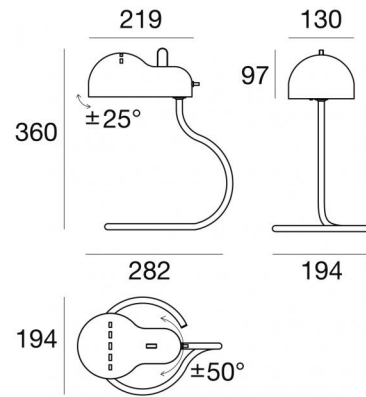

# MiniTopo

Table Lamps | 220-240 V | 1xE27  
9066

Technical data	
Type	Table Lamps
Installation position	Floor
Installation environment	Indoor
Power	1 x 7 W
Lamp cap	1 x E27
Frequency	50-60 Hz
Optics	General Lighting
Light emission direction	downward
Safety class	2
IP	IP20
Glow wire test	650°
Direct mounting on normally flammable surfaces	Yes
CE	Yes
Dimmable article	No
Directional	No
Tilting	Yes
total angle (horizontal plane)	100 °
total angle (vertical plane)	50 °
Walk-over	No
Drive-over	No
Cable included	Yes
Cable length	1.5 m
Electric socket	Type C
Resin potting	No
Net weight	0.93500000000000 001 Kg

Finishing diffuser	
Material	metal - metal
Colour	White RAL 9016
Processing	Coating - Coating
Finishing base	
Material	metal
Colour	chrome
Processing	Electroplating

Table Lamps | 220-240 V | 1xE27  
**9066**

Single emission table lamps for indoor application. LED lamplamp included, lamp cap 1xE27.

The diffuser is made of metal with a coating treatment the diffuser is made of metal with a coating treatment. The ingress protection degree is IP20; the total weight is of 0.9350000000000001 kg.

. The power supply cable is included and features a 1.5 m lenght.

The device features protection class II and can be floor-mounted.

Compliant with the EN 60598-1 standard and its specific provisions.