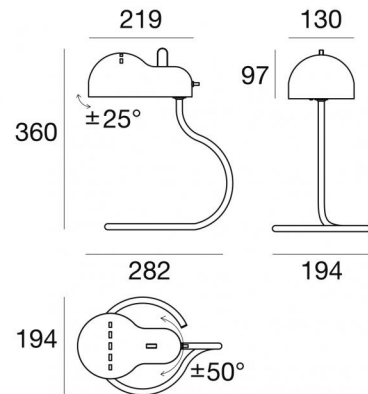

# MiniTopo

Table Lamps | 220-240 V | 1xE27  
9064

Technical data	
Type	Table Lamps
Installation position	Floor
Installation environment	Indoor
Lamp cap	1 x E27
Light emission direction	downward
Frequency	50-60 Hz
Optics	Diffused
Safety class	2
IP	IP20
Glow wire test	650°
Direct mounting on normally flammable surfaces	Yes
CE	Yes
Dimmable article	No
Directional	No
Tilting	Yes
total angle (horizontal plane)	100 °
total angle (vertical plane)	50 °
Walk-over	No
Drive-over	No
Cable included	Yes
Electric socket	Type C
Cable length	1.5 m
Resin potting	No
Net weight	0.935 Kg

Single emission table lamps for indoor application. LED lamplamp included, lamp cap 1xE27.

The diffuser is made of metal with a coating treatment the diffuser is made of metal with a coating treatment. The ingress protection degree is IP20; the total weight is of 0.935 kg.

. The power supply cable is included and features a 1.5 m length.

The device features protection class II and can be floor-mounted.

Compliant with the EN 60598-1 standard and its specific provisions.