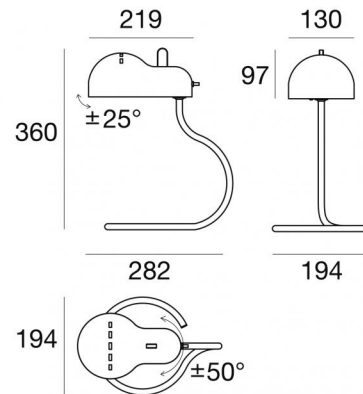

MiniTopo

Table Lamps | 220-240 V | 1xE27
9064

Technical data	
Type	Table Lamps
Installation position	Floor
Installation environment	Indoor
Power	1 x 7 W
Lamp cap	1 x E27
Frequency	50-60 Hz
Optics	General Lighting
Light emission direction	downward
Safety class	2
IP	IP20
Glow wire test	650°
Direct mounting on normally flammable surfaces	Yes
CE	Yes
Dimmable article	No
Directional	No
Tilting	Yes
total angle (horizontal plane)	100 °
total angle (vertical plane)	50 °
Walk-over	No
Drive-over	No
Cable included	Yes
Cable length	1.5 m
Electric socket	Type C
Resin potting	No
Net weight	0.935 Kg

Finishing diffuser

Material	metal
Colour	Special Red
Processing	Coating

Finishing base

Material	metal
Colour	Special Red
Processing	Coating

Table Lamps | 220-240 V | 1xE27
9064

Single emission table lamps for indoor application. LED lamplamp included, lamp cap 1xE27.

The diffuser is made of metal with a coating treatment. The ingress protection degree is IP20; the total weight is of 0.935 kg.

. The power supply cable is included and features a 1.5 m lenght.

The device features protection class II and can be floor-mounted.