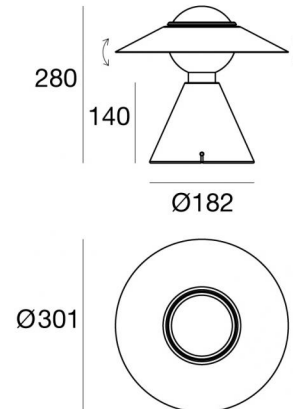

Table Lamps | 220-240 V | 1xE27
8968

Technical data	
Designer	De Pas - D'urbino - Lomazzi
Construction year	1978
Type	Table Lamps
Installation position	Floor
Installation environment	Indoor
Lamp cap	1 x E27
Light emission direction	downward and upward
Frequency	50-60 Hz
Optics	Diffused
Safety class	2
IP	IP20
Glow wire test	850°
Direct mounting on normally flammable surfaces	Yes
CE	Yes
Dimmable article	No
Directional	No
Tilting	No
Walk-over	No
Drive-over	No
Cable included	Yes
Electric socket	Type L
Cable length	2 m
Resin potting	No
Net weight	1.195 Kg

The diffuser is made of aluminium with a coating treatment. The ingress protection degree is IP20; the total weight is of 1.195 kg.

. The power supply cable is included and features a 2 m length.

The device features protection class II and can be floor-mounted.