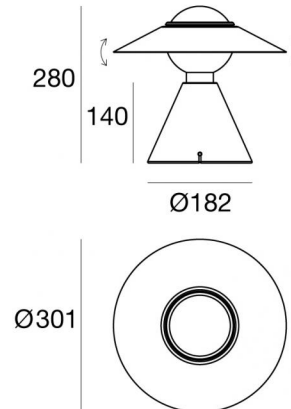

Table Lamps | 220-240 V | 1xE27
8966

Technical data	
Designer	De Pas - D'urbino - Lomazzi
Construction year	1978
Type	Table Lamps
Installation position	Floor
Installation environment	Indoor
Lamp cap	1 x E27
Light emission direction	downward and upward
Frequency	50-60 Hz
Optics	Diffused
Safety class	2
IP	IP20
Glow wire test	No
Direct mounting on normally flammable surfaces	Yes
CE	Yes
Dimmable article	No
Directional	No
Tilting	Yes
total angle (horizontal plane)	90 °
Walk-over	No
Drive-over	No
Cable included	Yes
Electric socket	Type L
Cable length	2 m
Resin potting	No
Net weight	1.195 Kg

The diffuser is made of aluminium with a coating treatment. The ingress protection degree is IP20; the total weight is of 1.195 kg.

. The power supply cable is included and features a 2 m length.

The device features protection class II and can be floor-mounted.